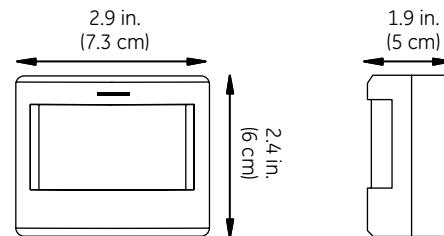

Physical

Dimensions (LxWxD)	2.9 x 2.4 x 1.9 in. (7.3 x 6 x 5 cm)
--------------------	--------------------------------------

Dimensional Diagrams

Ordering Information

60-807-95R Indoor Wireless SAW Passive Infrared (PIR) Sensor w/Pet Immunity