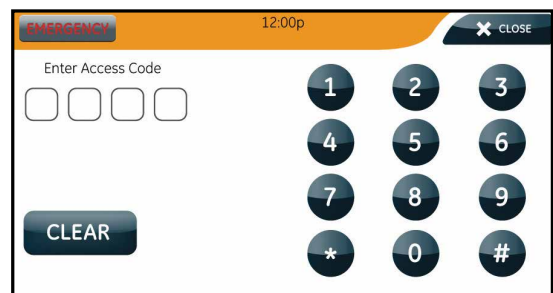

Programmable HVAC
control available
through Z-Wave
wireless thermostats.

Kwikset

Wireless Door Lock Control

Z-Wave door lock
support and status.

Optimized for
Simon XTi-5i
Panel v2.1 or
later

- 80 Zone support
- Selectable user
interface (required
third-party modem
to be installed)

At-A-Glance Home Status

Quick, at-a-glance home status provides a complete view of home systems including security, indoor temperature and weather.

Security System Control Via Convenient Keypad

Large keypad makes security system operation user-friendly.