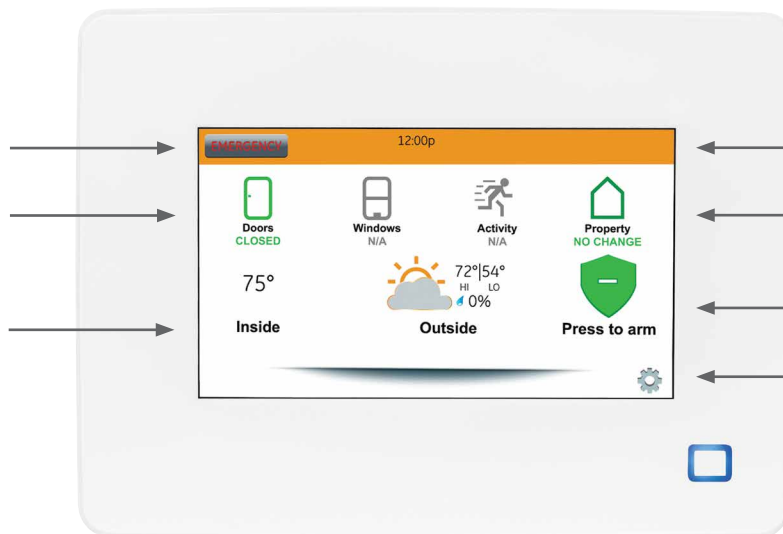

In addition to controlling the alarm features of the Simon system, when installed with a Simon XTi-5i panel that is equipped with Alarm.com®, Simon 5” TouchScreens offer a selectable user interface which matches the mobile interactive service application in color, style, and icons. It also allows for control over functions including Z-Wave wireless lighting control devices, thermostats for home HVAC systems, door locks, and garage doors. Alarm.com also enables additional lifestyle-enhancing information such as the current outdoor temperature and a four-day weather forecast right on the screen.

STANDARD FEATURES

- 5-inch color LCD screen with user interface (UI) delivers at-a-glance status of home and property
- Uses the panel’s wireless 319.5MHz RF to interconnect to the panel
- Selectable user interface (requires Simon XTi-5i panel)
- Compatible with Simon panels for added control of security system features
- Supports 40 Zone (Simon XT, Simon XTi, Simon XTi-5) and 80 Zone (Simon XTi-5i)
- Actionable status icons
 - Identify door/window open
 - Last motion detected
 - “My property” icon status covers all non-window, non-door, non-interior motion changes
- Alarm.com compatible for advanced interactive services
 - Optional HVAC, lighting, and lock control devices with programmable options help promote energy savings
 - Four-day weather forecast adds value and lifestyle convenience
 - Z-Wave door lock support and indicator status
 - Z-Wave garage door support (requires Simon XTi-5i panel)
- Access code feature setting for “Secure” vs. “Less Secure” touch screen location
- Built-in rechargeable NiMH battery
- Up to four touch screens may be added to a Simon system
- Regulatory listed

Main Screen Key Functions

Emergency Button

Window/Door,
Motions Status

Selectable User
Interface

Requires Simon XTi-5i panel
and third-party modem to be
present

Optional Dealer Logo

Property Status

System Arming