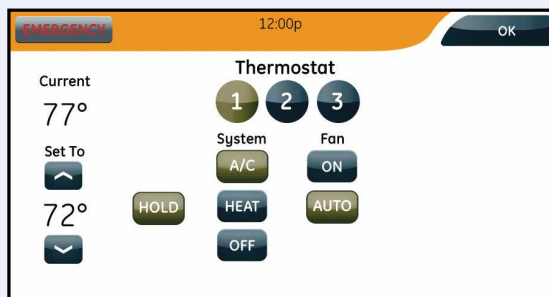

Programmable HVAC
control available
through Z-Wave
wireless thermostats.

Kwikset

Wireless Door Lock Control

Z-Wave door lock
support and status.

Optimized for
Simon XTi-5i
Panel v2.1 or
later

- 80 Zone support
- Selectable user
interface (required
third-party modem
to be installed)

At-A-Glance Home Status

Quick, at-a-glance home status provides a complete view of home systems including security, indoor temperature and weather.

Security System Control Via Convenient Keypad

Large keypad makes security system operation user-friendly.

Optional Services

Thermostat Control

Thermostat control makes it easy to set automation schedules in conjunction with lighting and security events to help save energy and reduce utility bills.

Four-Day Weather Forecast