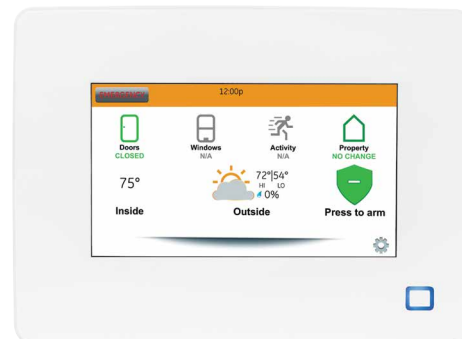

Remote Access

Optional, convenient
interactive services
available through
Alarm.com®.

powered by ALARM.COM®

Lighting Control

Integrated lighting
control capability
through Z-Wave®
lighting devices.

Wireless Thermostats

Programmable HVAC
control available
through Z-Wave
wireless thermostats.

Kwikset

Wireless Door Lock Control

Z-Wave door lock
support and status.

Optimized for
Simon XTi-5i
Panel v2.1 or
later

- 80 Zone support
- Selectable user
interface (required
third-party modem
to be installed)

At-A-Glance Home Status

Quick, at-a-glance home status provides a complete view of home systems including security, indoor temperature and weather.

Security System Control Via Convenient Keypad

Large keypad makes security system operation user-friendly.