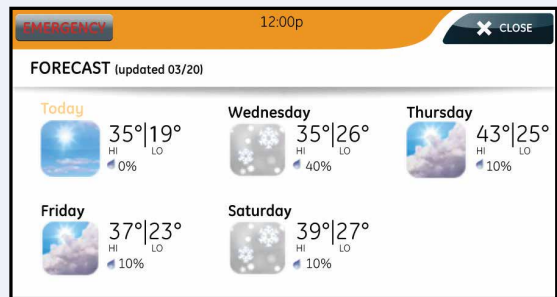

Four-Day Weather Forecast

Four-day weather forecast provides helpful information quickly and conveniently.