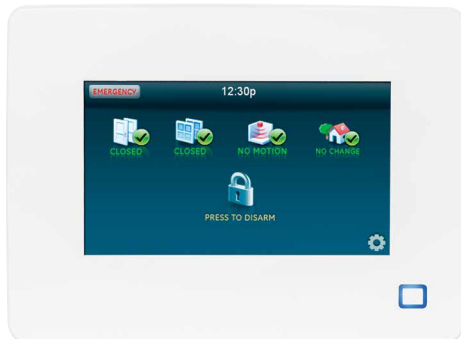

Remote Access

Optional, convenient
interactive services
available through
Alarm.com®.

powered by ALARM.COM®

Lighting Control

Integrated lighting
control capability
through Z-Wave®
lighting devices.

Wireless Thermostats

Programmable HVAC
control available
through Z-Wave
wireless thermostats.

Kwikset

Wireless Door Lock Control

Z-Wave door lock
support and status.

Optimized for
Simon XTi-5i
Panel v2.1 or
later

- 80 Zone support
- Selectable user
interface (required
third-party modem
to be installed)

At-A-Glance Home Status

Quick, at-a-glance home status provides a complete view of home systems including security, indoor temperature and weather.

Security System Control Via Convenient Keypad

Large keypad makes security system operation user-friendly.