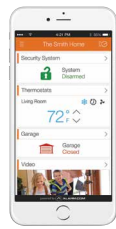

STANDARD FEATURES

- 5-inch color LCD screen with user interface (UI) delivers at-a-glance status of home and property
- Uses the panel’s wireless 319.5MHz RF to interconnect to the panel
- Selectable user interface (requires Simon XTi-5i panel)
- Compatible with Simon panels for added control of security system features
- Supports 40 Zone (Simon XT, Simon XTi, Simon XTi-5) and 80 Zone (Simon XTi-5i)
- Actionable status icons
 - Identify door/window open
 - Last motion detected
 - “My property” icon status covers all non-window, non-door, non-interior motion changes
- Alarm.com compatible for advanced interactive services
 - Optional HVAC, lighting, and lock control devices with programmable options help promote energy savings
 - Four-day weather forecast adds value and lifestyle convenience
 - Z-Wave door lock support and indicator status
 - Z-Wave garage door support (requires Simon XTi-5i panel)
- Access code feature setting for “Secure” vs. “Less Secure” touch screen location
- Built-in rechargeable NiMH battery
- Up to four touch screens may be added to a Simon system
- Regulatory listed

Main Screen Key Functions

Emergency Button

Window/Door,
Motions Status

Selectable User
Interface

Requires Simon XTi-5i panel
and third-party modem to be
present

Optional Dealer Logo

Property Status

System Arming

Status & Settings

Related Devices & Applications

Simon® XTi-5 or Simon XT Control Panels

Compatible with
Simon XTi-5 or
Simon XT
v1.3 or later.

Note: Property status and other
new Two-Way Talking Touch
Screen capabilities require v1.4
Simon XT or later.

At-A-Glance Home Status

Quick, at-a-glance home status provides a complete view of home systems including security, indoor temperature and weather.

Security System Control Via Convenient Keypad

Large keypad makes security system operation user-friendly.