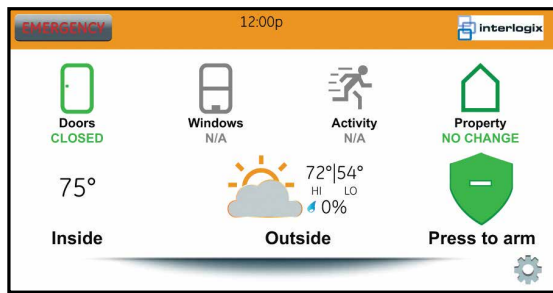

Programmable HVAC
control available
through Z-Wave
wireless thermostats.

Kwikset

Wireless Door Lock Control

Z-Wave door lock
support and status.

Optimized for
Simon XTi-5i
Panel v2.1 or
later

- 80 Zone support
- Selectable user
interface (required
third-party modem
to be installed)

At-A-Glance Home Status

Quick, at-a-glance home status provides a complete view of home systems including security, indoor temperature and weather.

Security System Control Via Convenient Keypad

Large keypad makes security system operation user-friendly.