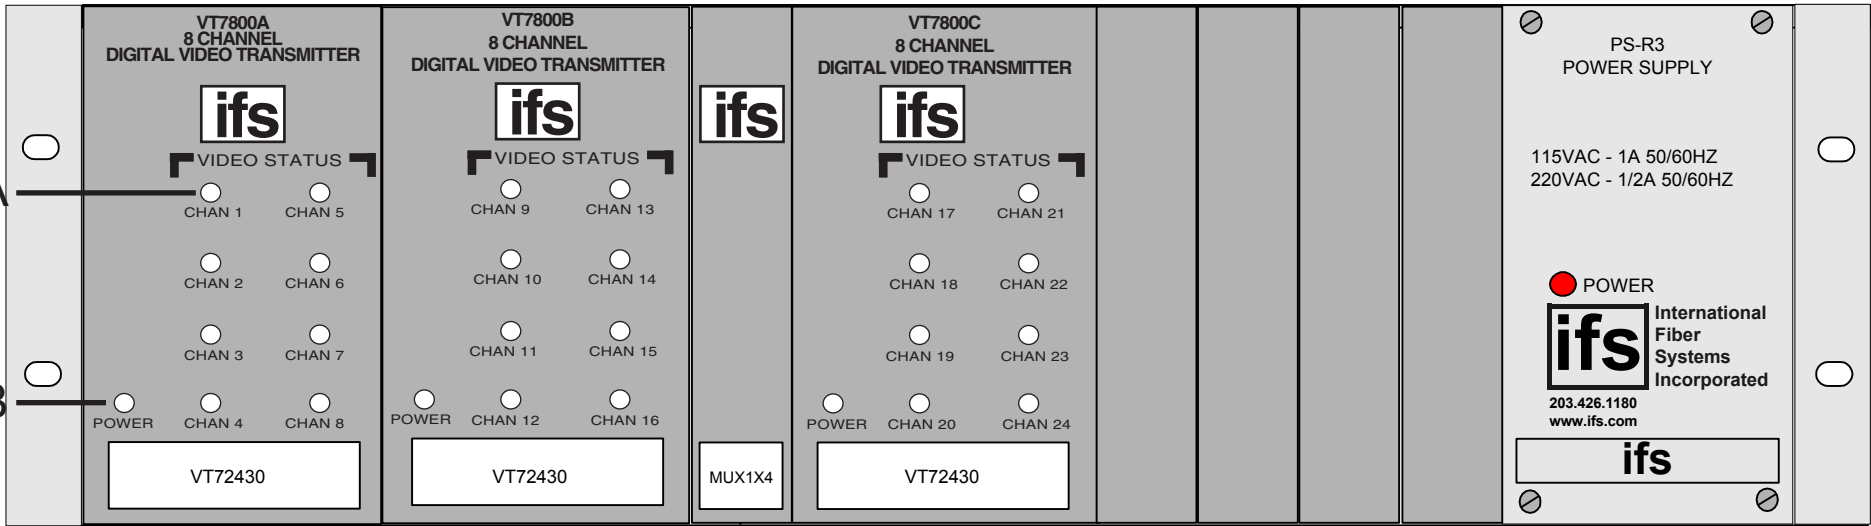

International
Fiber
Systems
Incorporated

Installation/Operation Instructions and Warranty Information for Models...

VT72430-R3
VR72430-R3

Simplex Single Mode Fiber Optic Cable

A	Video input from a camera	Status indicating LEDs will change from RED to GREEN with these conditions.
B	Power	
C	Video detected from the transmitter	