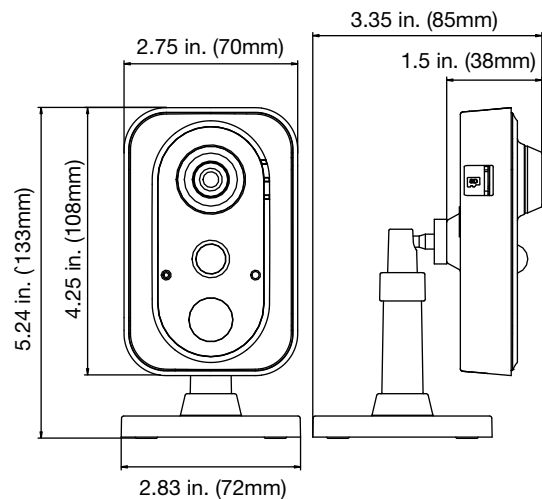

Dimensional Diagram

interlogix.com

Specifications subject to change without notice.

© 2017 United Technologies Corporation.

All rights reserved.

All trademarks are the property of their respective owners.

Interlogix is part of UTC Climate, Controls & Security,

a unit of United Technologies Corporation.

2017/07 (GSP-2243)